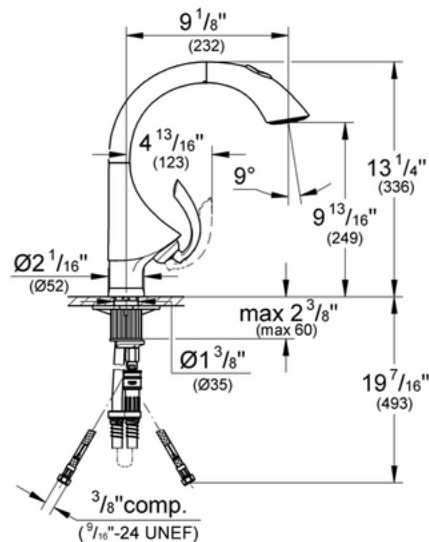

## 32 071 High Profile Pull Down Dual Spray

### Description

GROHE RealSteel® Stainless Steel Construction (SD0 and KD0 versions)  
 Solid brass body (000 version)  
 Ceramic cartridge  
 Dual spray control -- switches back and forth between regular flow and spray  
 SpeedClean anti-lime system  
 Single lever handle  
 Variable handle positioning (left, right, or center and all points in between)  
 9 1/8" spout reach

### Flow Rate

2.2 gpm at 60 psi, 2.5 gpm at 80 psi  
 (9.5 lpm)